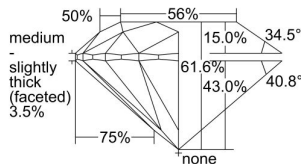

GIA®

FACSIMILE

GIA REPORT 2235321981

Verify this report at GIA.edu

GIA NATURAL DIAMOND DOSSIER®

June 17, 2024
GIA Report Number 2235321981
Shape and Cutting Style ..... Round Brilliant
Measurements ..... 4.33 - 4.36 x 2.68 mm

GRADING RESULTS

Carat Weight ..... 0.31 carat
Color Grade ..... G
Clarity Grade VS1
Cut Grade ..... Excellent

ADDITIONAL GRADING INFORMATION

Polish ..... Excellent
Symmetry ..... Excellent
Fluorescence ..... None
Clarity Characteristics ..... Crystal
Inscription(s): GIA 2235321981

PROPORTIONS

Profile to actual proportions