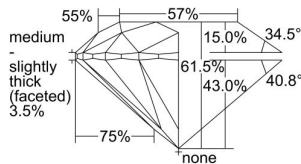

GIA®

FACSIMILE

GIA REPORT 2235322041

Verify this report at GIA.edu

GIA NATURAL DIAMOND DOSSIER®

June 17, 2024
GIA Report Number 2235322041
Shape and Cutting Style ..... Round Brilliant
Measurements ..... 4.89 - 4.91 x 3.01 mm

GRADING RESULTS

Carat Weight ..... 0.44 carat
Color Grade ..... H
Clarity Grade VS2
Cut Grade ..... Excellent

ADDITIONAL GRADING INFORMATION

Polish ..... Excellent
Symmetry ..... Excellent
Fluorescence ..... Faint
Clarity Characteristics ..... Crystal, Cloud
Inscription(s): GIA 2235322041

PROPORTIONS

Profile to actual proportions

GRADING SCALES

GIA COLOR SCALE	GIA CLARITY SCALE	GIA CUT SCALE	
D	FLAWLESS	EXCELLENT	
E	INTERNALLY FLAWLESS		
F		VVS₁	VERY GOOD
G	VVS₂		
H	VS₁	GOOD	
I	VS₂		
J	SI₁	FAIR	
K	SI₂		
L	I₁	POOR	
M	I₂		
N	I₃		
O			
P			
Q			
R			
S			
T			
U			
V			
W			
X			
Y			
Z