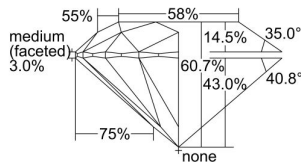

GIA®

FACSIMILE

GIA REPORT 2235322134

Verify this report at GIA.edu

GIA NATURAL DIAMOND DOSSIER®

June 18, 2024
GIA Report Number 2235322134
Shape and Cutting Style ..... Round Brilliant
Measurements ..... 5.72 - 5.75 x 3.48 mm

GRADING RESULTS

Carat Weight ..... 0.70 carat
Color Grade I
Clarity Grade SI2
Cut Grade ..... Excellent

ADDITIONAL GRADING INFORMATION

Polish ..... Excellent
Symmetry ..... Excellent
Fluorescence ..... None
Clarity Characteristics ..... Crystal
Inscription(s): GIA 2235322134

PROPORTIONS

Profile to actual proportions

GRADING SCALES

GIA
COLOR
SCALE

COLORESS	D
	E
	F
	G
	H
	I
	J
NEAR COLORESS	K
	L
FANIT	M
	N
	O
	P
VERY LIGHT	Q
	R
	S
	T
	U
	V
LIGHT	W
	X
	Y
	Z

GIA
CLARITY
SCALE

	FLAWLESS
	INTERNALLY FLAWLESS
VERY VERY SLIGHTLY INCLUDED	VVS₁
	VVS₂
VERY SLIGHTLY INCLUDED	VS₁
	VS₂
SLIGHTLY INCLUDED	SI₁
	SI₂
INCLUDED	I₁
	I₂
	I₃

GIA
CUT
SCALE

	EXCELLENT
	VERY GOOD
	GOOD
	FAIR
	POOR