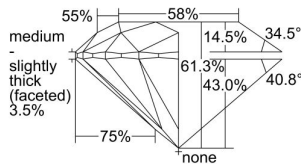

GIA®

FACSIMILE

GIA REPORT 2235322304

Verify this report at GIA.edu

GIA NATURAL DIAMOND DOSSIER®

June 18, 2024
GIA Report Number 2235322304
Shape and Cutting Style ..... Round Brilliant
Measurements ..... 5.77 - 5.80 x 3.55 mm

GRADING RESULTS

Carat Weight ..... 0.73 carat
Color Grade I
Clarity Grade S11
Cut Grade ..... Excellent

ADDITIONAL GRADING INFORMATION

Polish ..... Excellent
Symmetry ..... Excellent
Fluorescence ..... None
Clarity Characteristics ..... Crystal
Inscription(s): GIA 2235322304

PROPORTIONS

Profile to actual proportions

GRADING SCALES

GIA COLOR SCALE

COLOURESS	D
	E
	F
	G
	H
	I
	J
NEAR COLOURESS	K
	L
FANIT	M
	N
	O
	P
	R
VERY LIGHT	S
	T
	U
	V
	W
	X
	Y
LIGHT	Z

GIA CLARITY SCALE

FLAWLESS	VERY VERY SLIGHTLY INCLUDED	VVS₁	
			VVS₂
INTERNALLY FLAWLESS	VERY SLIGHTLY INCLUDED	VS₁	
		VS₂	
SLIGHTLY INCLUDED	SLIGHTLY INCLUDED	SI₁	
		SI₂	
INCLUDED	INCLUDED	I₁	
		I₂	
		I₃	

GIA CUT SCALE

EXCELLENT	VERY GOOD	GOOD	FAIR	POOR