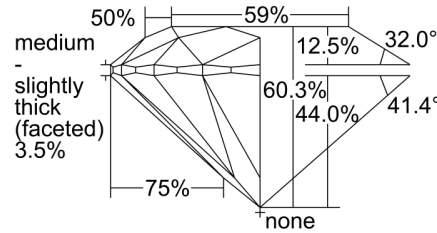

GIA NATURAL DIAMOND GRADING REPORT

June 28, 2024  
 GIA Report Number ..... 2235327779  
 Shape and Cutting Style ..... Round Brilliant  
 Measurements ..... 6.94 - 6.99 x 4.20 mm

GRADING RESULTS

Carat Weight ..... 1.24 carat  
 Color Grade ..... D\*  
 Clarity Grade ..... Internally Flawless  
 Cut Grade ..... Excellent

PROPORTIONS

Profile to actual proportions

CLARITY CHARACTERISTICS

GRADING SCALES

GIA COLOR SCALE	GIA CLARITY SCALE	GIA CUT SCALE
D E F G H I J K	FLAWLESS	EXCELLENT
	VERY VERY SLIGHTLY INCLUDED	
	VERY SLIGHTLY INCLUDED	
L M N O P Q R S T U V W X Y Z	VVS <sub>1</sub>	VERY GOOD
	VVS <sub>2</sub>	
	VS <sub>1</sub>	
VERY LIGHT	VS <sub>2</sub>	GOOD
	SI <sub>1</sub>	
	SI <sub>2</sub>	
LIGHT	I <sub>1</sub>	FAIR
	I <sub>2</sub>	
	I <sub>3</sub>	
	INCLUDED	POOR