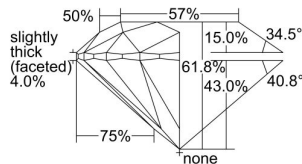

GIA®

FACSIMILE

GIA REPORT 2235338661

Verify this report at GIA.edu

GIA NATURAL DIAMOND DOSSIER®

July 05, 2024
GIA Report Number 2235338661
Shape and Cutting Style ..... Round Brilliant
Measurements ..... 5.27 - 5.29 x 3.26 mm

GRADING RESULTS

Carat Weight ..... 0.56 carat
Color Grade ..... F
Clarity Grade VS1
Cut Grade ..... Excellent

ADDITIONAL GRADING INFORMATION

Polish ..... Excellent
Symmetry ..... Excellent
Fluorescence ..... None
Clarity Characteristics..... Crystal, Feather, Cavity, Cloud
Inscription(s): GIA 2235338661

PROPORTIONS

Profile to actual proportions

GRADING SCALES

GIA COLOR SCALE	GIA CLARITY SCALE	GIA CUT SCALE	
D	FLAWLESS	EXCELLENT	
E	INTERNALLY FLAWLESS		
F		VVS₁	VERY GOOD
G	VVS₂		
H	VS₁	GOOD	
I	VS₂		
J	SI₁	FAIR	
K	SI₂		
L	I₁	POOR	
M			
N			
O	I₂		
P			
Q			
R	I₃		
S			
T			
U			
V			
W			
X			
Y			
Z