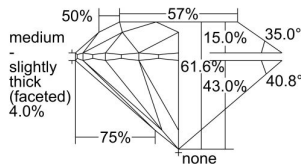

GIA®

FACSIMILE

GIA REPORT 2235338678

Verify this report at GIA.edu

GIA NATURAL DIAMOND DOSSIER®

July 05, 2024
GIA Report Number 2235338678
Shape and Cutting Style ..... Round Brilliant
Measurements ..... 4.31 - 4.32 x 2.66 mm

GRADING RESULTS

Carat Weight ..... 0.30 carat
Color Grade ..... E
Clarity Grade VVS2
Cut Grade ..... Excellent

ADDITIONAL GRADING INFORMATION

Polish ..... Excellent
Symmetry ..... Excellent
Fluorescence ..... Faint
Clarity Characteristics..... Pinpoint, Indented Natural
Inscription(s): GIA 2235338678

PROPORTIONS

Profile to actual proportions

GRADING SCALES

GIA COLOR SCALE	GIA CLARITY SCALE	GIA CUT SCALE	
D	FLAWLESS	EXCELLENT	
E	INTERNALLY FLAWLESS		
F		VVS₁	VERY GOOD
G	VVS₂		
H	VS₁	GOOD	
I	VS₂		
J	SI₁	FAIR	
K	SI₂		
L	I₁	POOR	
M	I₂		
N	I₃		
O			
P			
Q			
R			
S			
T			
U			
V			
W			
X			
Y			
Z