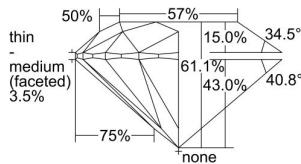

GIA®

FACSIMILE

GIA REPORT 2235339771

Verify this report at GIA.edu

GIA NATURAL DIAMOND DOSSIER®

July 05, 2024
GIA Report Number 2235339771
Shape and Cutting Style ..... Round Brilliant
Measurements ..... 4.77 - 4.79 x 2.92 mm

GRADING RESULTS

Carat Weight ..... 0.40 carat
Color Grade I
Clarity Grade VS1
Cut Grade ..... Excellent

ADDITIONAL GRADING INFORMATION

Polish ..... Very Good
Symmetry ..... Excellent
Fluorescence ..... None
Clarity Characteristics ..... Crystal, Cloud
Inscription(s): GIA 2235339771

PROPORTIONS

Profile to actual proportions

GRADING SCALES

GIA COLOR SCALE	GIA CLARITY SCALE	GIA CUT SCALE	
D	FLAWLESS	EXCELLENT	
E	INTERNALLY FLAWLESS		
F		VVS₁	VERY GOOD
G	VVS₂		
H	VS₁	GOOD	
I	VS₂		
J	SI₁	FAIR	
K	SI₂		
L	I₁	POOR	
M			
N			
O	I₂		
P			
Q			
R	I₃		
S			
T			
U			
V			
W			
X			
Y			
Z