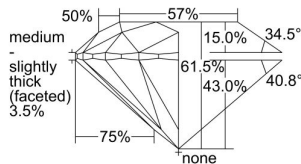

GIA®

FACSIMILE

GIA REPORT 2235339923

Verify this report at GIA.edu

GIA NATURAL DIAMOND DOSSIER®

July 08, 2024
GIA Report Number 2235339923
Shape and Cutting Style ..... Round Brilliant
Measurements ..... 4.72 - 4.75 x 2.91 mm

GRADING RESULTS

Carat Weight ..... 0.40 carat
Color Grade ..... D
Clarity Grade VS1
Cut Grade ..... Excellent

ADDITIONAL GRADING INFORMATION

Polish ..... Excellent
Symmetry ..... Excellent
Fluorescence ..... Medium Blue
Clarity Characteristics..... Crystal, Cloud, Needle, Pinpoint
Inscription(s): GIA 2235339923

PROPORTIONS

Profile to actual proportions

GRADING SCALES

GIA COLOR SCALE	GIA CLARITY SCALE	GIA CUT SCALE	
D	FLAWLESS	EXCELLENT	
E	INTERNALLY FLAWLESS		
F		VVS₁	VERY GOOD
G	VVS₂		
H	VS₁	GOOD	
I	VS₂		
J	SI₁	FAIR	
K	SI₂		
L	I₁	POOR	
M			
N			
O	I₂		
P			
Q	I₃		
R			
S			
T			
U			
V			
W			
X			
Y			
Z