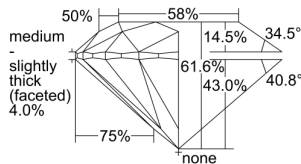

GIA®

FACSIMILE

GIA REPORT 2235340836

Verify this report at GIA.edu

GIA NATURAL DIAMOND DOSSIER®

July 11, 2024
GIA Report Number 2235340836
Shape and Cutting Style ..... Round Brilliant
Measurements ..... 5.06 - 5.10 x 3.13 mm

GRADING RESULTS

Carat Weight ..... 0.50 carat
Color Grade ..... E
Clarity Grade S11
Cut Grade ..... Excellent

ADDITIONAL GRADING INFORMATION

Polish ..... Excellent
Symmetry ..... Excellent
Fluorescence ..... None
Clarity Characteristics..... Crystal, Cloud, Feather
Inscription(s): GIA 2235340836

Scan the QR code to access the AGS Ideal® Report.

GIA.edu

PROPORTIONS

Profile to actual proportions