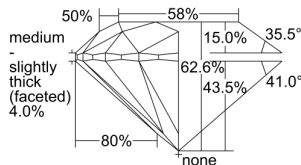

GIA®

FACSIMILE

GIA REPORT 2235345484

Verify this report at GIA.edu

GIA NATURAL DIAMOND DOSSIER®

July 15, 2024
GIA Report Number 2235345484
Shape and Cutting Style ..... Round Brilliant
Measurements ..... 6.00 - 6.05 x 3.77 mm

GRADING RESULTS

Carat Weight ..... 0.85 carat
Color Grade ..... F
Clarity Grade S11
Cut Grade ..... Excellent

ADDITIONAL GRADING INFORMATION

Polish ..... Excellent
Symmetry ..... Excellent
Fluorescence ..... None
Clarity Characteristics ..... Cloud
Inscription(s): GIA 2235345484

PROPORTIONS

Profile to actual proportions

GRADING SCALES

GIA COLOR SCALE

COLOREDNESS	D
	E
	F
	G
	H
	I
	J
NEAR COLORLESS	K
	L
Faint	M
	N
	O
	P
Very Light	Q
	R
	S
	T
	U
	V
Light	W
	X
	Y
	Z

GIA CLARITY SCALE

FLAWLESS	VERY VERY SLIGHTLY INCLUDED	VVS₁	VVS₂		
				VS₁	VS₂
INTERNALLY FLAWLESS	SLIGHTLY INCLUDED	SI₁	SI₂		
		I₁	I₂	I₃	

GIA CUT SCALE

EXCELLENT
VERY GOOD
GOOD
FAIR
POOR