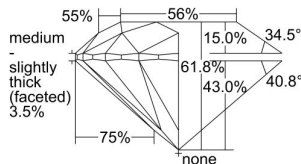

GIA®

FACSIMILE

GIA REPORT 2235347211

Verify this report at GIA.edu

GIA NATURAL DIAMOND DOSSIER®

July 15, 2024
GIA Report Number 2235347211
Shape and Cutting Style ..... Round Brilliant
Measurements ..... 4.88 - 4.91 x 3.02 mm

GRADING RESULTS

Carat Weight ..... 0.44 carat
Color Grade I
Clarity Grade VS2
Cut Grade ..... Excellent

ADDITIONAL GRADING INFORMATION

Polish ..... Excellent
Symmetry ..... Excellent
Fluorescence ..... None
Clarity Characteristics ..... Cloud, Crystal, Needle
Inscription(s): GIA 2235347211

PROPORTIONS

Profile to actual proportions

GRADING SCALES

GIA COLOR SCALE	GIA CLARITY SCALE	GIA CUT SCALE
COLOREDNESS	FLAWLESS	EXCELLENT
D	INTERNALLY FLAWLESS	
E	VVS₁	VERY GOOD
F		
G	VS₁	GOOD
H		
I	SI₁	FAIR
J		
K	I₁	POOR
L		
M	I₂	
N		
O	I₃	
P		
Q		
R		
S		
T		
U		
V		
W		
X		
Y		
Z