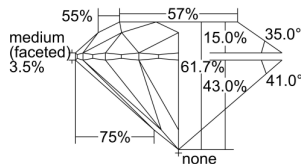

GIA®

FACSIMILE

GIA REPORT 2235350008

Verify this report at GIA.edu

GIA NATURAL DIAMOND DOSSIER®

July 18, 2024
GIA Report Number 2235350008
Shape and Cutting Style ..... Round Brilliant
Measurements ..... 5.08 - 5.11 x 3.15 mm

GRADING RESULTS

Carat Weight ..... 0.50 carat
Color Grade ..... F
Clarity Grade S11
Cut Grade ..... Excellent

ADDITIONAL GRADING INFORMATION

Polish ..... Excellent
Symmetry ..... Excellent
Fluorescence ..... None
Clarity Characteristics ..... Crystal, Cloud
Inscription(s): GIA 2235350008

PROPORTIONS

Profile to actual proportions

GRADING SCALES

GIA COLOR SCALE	GIA CLARITY SCALE	GIA CUT SCALE	
D	FLAWLESS	EXCELLENT	
E	INTERNALLY FLAWLESS		
F		VVS₁	VERY GOOD
G	VVS₂		
H	VS₁	GOOD	
I	VS₂		
J	S1₁	FAIR	
K	S1₂		
L	I₁	POOR	
M	I₂		
N	I₃		
O			
P			
Q			
R			
S			
T			
U			
V			
W			
X			
Y			
Z