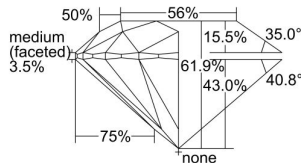

GIA®

FACSIMILE

GIA REPORT 2235356113

Verify this report at GIA.edu

GIA NATURAL DIAMOND DOSSIER®

July 26, 2024
GIA Report Number 2235356113
Shape and Cutting Style ..... Round Brilliant
Measurements ..... 5.79 - 5.81 x 3.59 mm

GRADING RESULTS

Carat Weight ..... 0.73 carat
Color Grade ..... H
Clarity Grade S11
Cut Grade ..... Excellent

ADDITIONAL GRADING INFORMATION

Polish ..... Excellent
Symmetry ..... Excellent
Fluorescence ..... Faint
Clarity Characteristics ..... Crystal, Cloud
Inscription(s): GIA 2235356113

PROPORTIONS

Profile to actual proportions

GRADING SCALES

GIA COLOR SCALE	GIA CLARITY SCALE	GIA CUT SCALE	
D	FLAWLESS	EXCELLENT	
E	INTERNALLY FLAWLESS		
F		VVS₁	VERY GOOD
G	VVS₂		
H	VS₁	GOOD	
I	VS₂		
J	S1₁	FAIR	
K	S1₂		
L	I₁	POOR	
M	I₂		
N	I₃		
O			
P			
Q			
R			
S			
T			
U			
V			
W			
X			
Y			
Z