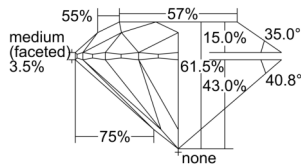

GIA®

FACSIMILE

GIA REPORT 2235364145

Verify this report at GIA.edu

GIA NATURAL DIAMOND DOSSIER®

August 06, 2024
GIA Report Number 2235364145
Shape and Cutting Style ..... Round Brilliant
Measurements ..... 4.79 - 4.81 x 2.95 mm

GRADING RESULTS

Carat Weight ..... 0.41 carat
Color Grade ..... H
Clarity Grade SI2
Cut Grade ..... Excellent

ADDITIONAL GRADING INFORMATION

Polish ..... Excellent
Symmetry ..... Excellent
Fluorescence ..... Faint
Clarity Characteristics ..... Crystal
Inscription(s): GIA 2235364145

PROPORTIONS

Profile to actual proportions