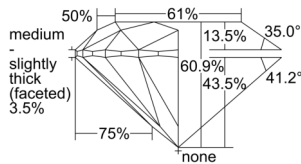

GIA®

FACSIMILE

GIA REPORT 2235370933

Verify this report at GIA.edu

GIA NATURAL DIAMOND DOSSIER®

August 19, 2024
GIA Report Number 2235370933
Shape and Cutting Style ..... Round Brilliant
Measurements ..... 5.99 - 6.02 x 3.66 mm

GRADING RESULTS

Carat Weight ..... 0.81 carat
Color Grade I
Clarity Grade VS1
Cut Grade ..... Excellent

ADDITIONAL GRADING INFORMATION

Polish ..... Excellent
Symmetry ..... Excellent
Fluorescence ..... None
Clarity Characteristics ..... Feather, Pinpoint
Inscription(s): GIA 2235370933

PROPORTIONS

Profile to actual proportions

GRADING SCALES

GIA COLOR SCALE

COLORLESS	D
	E
	F
	G
	H
	I
	J
NEAR COLORLESS	K
	L
FAIN	M
	N
	O
	P
VERY LIGHT	Q
	R
	S
	T
	U
	V
	W
	X
	Y
LIGHT	Z

GIA CLARITY SCALE

FLAWLESS	VERY VERY SLIGHTLY INCLUDED	VVS₁	
			VVS₂
INTERNALLY FLAWLESS	VERY SLIGHTLY INCLUDED	VS₁	
		VS₂	
SLIGHTLY INCLUDED	SLIGHTLY INCLUDED	SI₁	
		SI₂	
INCLUDED	INCLUDED	I₁	
		I₂	
		I₃	

GIA CUT SCALE

EXCELLENT
VERY GOOD
GOOD
FAIR
POOR