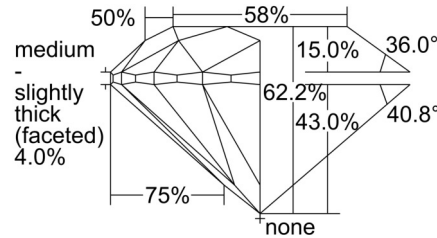

GIA NATURAL DIAMOND GRADING REPORT

August 21, 2024  
 GIA Report Number ..... 2235374673  
 Shape and Cutting Style ..... Round Brilliant  
 Measurements ..... 8.45 - 8.49 x 5.27 mm

GRADING RESULTS

Carat Weight ..... 2.37 carat  
 Color Grade ..... J  
 Clarity Grade ..... SI1  
 Cut Grade ..... Excellent

PROPORTIONS

Profile to actual proportions

CLARITY CHARACTERISTICS

KEY TO SYMBOLS\*

-  Twinning Wisp
-  Feather
-  Needle

\* Red symbols denote internal characteristics (inclusions). Green or black symbols denote external characteristics (blemishes). Diagram is an approximate representation of the diamond, and symbols shown indicate type, position, and approximate size of clarity characteristics. All clarity characteristics may not be shown. Details of finish are not shown.