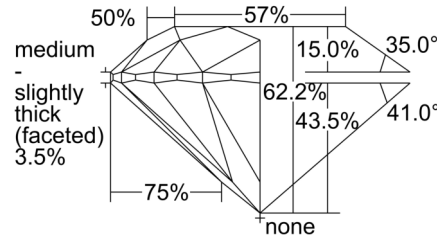

GIA REPORT
2235376543

Verify this report at GIA.edu

FACSIMILE

This is a digital representation of the original GIA Report. This representation might not be accepted in lieu of the original GIA Report in certain circumstances. The original GIA Report includes certain security features which are not reproducible on this facsimile.

GIA NATURAL DIAMOND GRADING REPORT

August 27, 2024
GIA Report Number 2235376543
Shape and Cutting Style ..... Round Brilliant
Measurements ..... 7.33 - 7.38 x 4.57 mm

GRADING RESULTS

Carat Weight ..... 1.53 carat
Color Grade ..... D
Clarity Grade ..... Flawless
Cut Grade ..... Excellent

ADDITIONAL GRADING INFORMATION

Polish ..... Excellent
Symmetry ..... Excellent
Fluorescence ..... Faint
Inscription(s): GIA 2235376543

PROPORTIONS

Profile to actual proportions