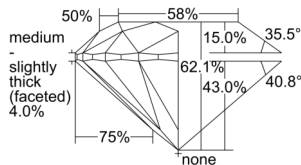

GIA®

FACSIMILE

GIA REPORT 2235384078

Verify this report at GIA.edu

GIA NATURAL DIAMOND DOSSIER®

September 03, 2024
GIA Report Number 2235384078
Shape and Cutting Style ..... Round Brilliant
Measurements ..... 5.68 - 5.71 x 3.54 mm

GRADING RESULTS

Carat Weight ..... 0.71 carat
Color Grade ..... H
Clarity Grade VS1
Cut Grade ..... Excellent

ADDITIONAL GRADING INFORMATION

Polish ..... Excellent
Symmetry ..... Excellent
Fluorescence ..... Faint
Clarity Characteristics..... Indented Natural, Pinpoint, Needle
Inscription(s): GIA 2235384078

PROPORTIONS

Profile to actual proportions

GRADING SCALES

GIA COLOR SCALE	GIA CLARITY SCALE	GIA CUT SCALE	
D	FLAWLESS	EXCELLENT	
E	INTERNALLY FLAWLESS		
F		VVS₁	VERY GOOD
G	VVS₂		
H	VS₁	GOOD	
I	VS₂		
J	SI₁	FAIR	
K	SI₂		
L	I₁	POOR	
M	I₂		
N	I₃		
O			
P			
Q			
R			
S			
T			
U			
V			
W			
X			
Y			
Z