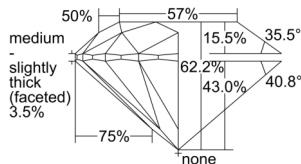

GIA®

FACSIMILE

GIA REPORT 2235385658

Verify this report at GIA.edu

GIA NATURAL DIAMOND DOSSIER®

September 05, 2024
GIA Report Number 2235385658
Shape and Cutting Style ..... Round Brilliant
Measurements ..... 5.94 - 5.99 x 3.71 mm

GRADING RESULTS

Carat Weight ..... 0.82 carat
Color Grade I
Clarity Grade VS1
Cut Grade ..... Excellent

ADDITIONAL GRADING INFORMATION

Polish ..... Excellent
Symmetry ..... Excellent
Fluorescence ..... Faint
Clarity Characteristics ..... Cloud, Feather, Pinpoint
Inscription(s): GIA 2235385658

PROPORTIONS

Profile to actual proportions

GRADING SCALES

GIA COLOR SCALE	GIA CLARITY SCALE	GIA CUT SCALE	
D	FLAWLESS	EXCELLENT	
E	INTERNALLY FLAWLESS		
F		VVS₁	VERY GOOD
G	VVS₂		
H	VS₁	GOOD	
I	VS₂		
J	SI₁	FAIR	
K	SI₂		
L	I₁	POOR	
M	I₂		
N	I₃		
O			
P			
Q			
R			
S			
T			
U			
V			
W			
X			
Y			
Z