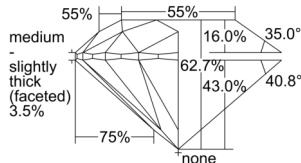

GIA®

FACSIMILE

GIA REPORT 2235386298

Verify this report at GIA.edu

GIA NATURAL DIAMOND DOSSIER®

September 05, 2024
GIA Report Number 2235386298
Shape and Cutting Style ..... Round Brilliant
Measurements ..... 5.04 - 5.07 x 3.17 mm

GRADING RESULTS

Carat Weight ..... 0.50 carat
Color Grade ..... E
Clarity Grade VS1
Cut Grade ..... Excellent

ADDITIONAL GRADING INFORMATION

Polish ..... Excellent
Symmetry ..... Excellent
Fluorescence ..... None
Clarity Characteristics ..... Cloud
Inscription(s): GIA 2235386298

PROPORTIONS

Profile to actual proportions