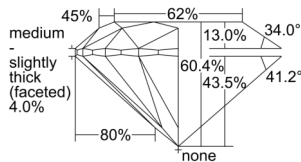

GIA®

FACSIMILE

GIA REPORT 2235446769

Verify this report at GIA.edu

GIA NATURAL DIAMOND DOSSIER®

November 19, 2024
GIA Report Number 2235446769
Shape and Cutting Style ..... Round Brilliant
Measurements ..... 5.81 - 5.82 x 3.51 mm

GRADING RESULTS

Carat Weight ..... 0.73 carat
Color Grade ..... K
Clarity Grade VS1
Cut Grade ..... Excellent

ADDITIONAL GRADING INFORMATION

Polish ..... Excellent
Symmetry ..... Excellent
Fluorescence ..... Faint
Clarity Characteristics ..... Crystal
Inscription(s): GIA 2235446769

PROPORTIONS

Profile to actual proportions

GRADING SCALES

GIA COLOR SCALE	GIA CLARITY SCALE	GIA CUT SCALE	
D	FLAWLESS	EXCELLENT	
E	INTERNALLY FLAWLESS		
F		VVS₁	VERY GOOD
G	VVS₂		
H	VS₁	GOOD	
I	VS₂		
J	SI₁	FAIR	
K	SI₂		
L	I₁	POOR	
M	I₂		
N	I₃		
O			
P			
Q			
R			
S			
T			
U			
V			
W			
X			
Y			
Z