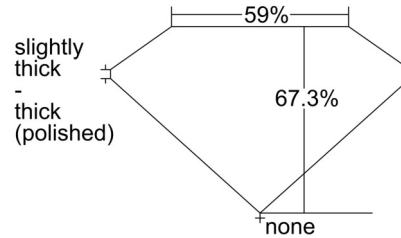

GIA NATURAL DIAMOND GRADING REPORT

December 03, 2024  
 GIA Report Number ..... 2235451388  
 Shape and Cutting Style ..... Emerald Cut  
 Measurements ..... 9.20 x 6.51 x 4.39 mm

GRADING RESULTS

Carat Weight ..... 2.53 carat  
 Color Grade ..... H  
 Clarity Grade ..... VS2

ADDITIONAL GRADING INFORMATION

Polish ..... Excellent  
 Symmetry ..... Excellent  
 Fluorescence ..... None  
 Inscription(s): GIA 2235451388  
**Comments:** Pinpoints are not shown.

PROPORTIONS

Profile not to actual proportions

CLARITY CHARACTERISTICS

KEY TO SYMBOLS\*

- Crystal
- ☁ Cloud
- ~ Feather
- \\ Needle

\* Red symbols denote internal characteristics (inclusions). Green or black symbols denote external characteristics (blemishes). Diagram is an approximate representation of the diamond, and symbols shown indicate type, position, and approximate size of clarity characteristics. All clarity characteristics may not be shown. Details of finish are not shown.