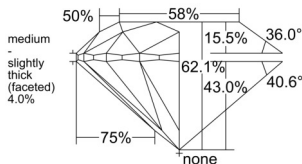

GIA®

FACSIMILE

GIA REPORT 2235579021

Verify this report at GIA.edu

GIA NATURAL DIAMOND DOSSIER®

May 09, 2025
GIA Report Number 2235579021
Shape and Cutting Style ..... Round Brilliant
Measurements ..... 5.26 - 5.30 x 3.28 mm

GRADING RESULTS

Carat Weight ..... 0.57 carat
Color Grade ..... G
Clarity Grade VVS2
Cut Grade ..... Excellent

ADDITIONAL GRADING INFORMATION

Polish ..... Excellent
Symmetry ..... Excellent
Fluorescence ..... Medium Blue
Clarity Characteristics ..... Pinpoint
Inscription(s): GIA 2235579021

PROPORTIONS

Profile to actual proportions

GRADING SCALES

GIA COLOR SCALE

COLORLESS	D
	E
	F
	G
	H
	I
	J
NEAR COLORLESS	K
	L
FAIN	M
	N
	O
	P
VERY LIGHT	Q
	R
	S
	T
	U
	V
	W
	X
	Y
LIGHT	Z

GIA CLARITY SCALE

FLAWLESS	VERY VERY SLIGHTLY INCLUDED	VVS₁	
			VVS₂
INTERNALLY FLAWLESS	VERY SLIGHTLY INCLUDED	VS₁	
		VS₂	
SLIGHTLY INCLUDED	SLIGHTLY INCLUDED	SI₁	
		SI₂	
INCLUDED	INCLUDED	I₁	
		I₂	
		I₃	

GIA CUT SCALE

EXCELLENT	VERY GOOD	GOOD	FAIR	POOR