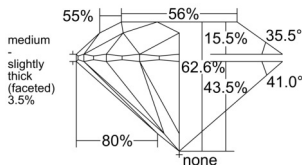

GIA®

FACSIMILE

GIA REPORT 2235581139

Verify this report at GIA.edu

GIA NATURAL DIAMOND DOSSIER®

May 08, 2025
GIA Report Number 2235581139
Shape and Cutting Style ..... Round Brilliant
Measurements ..... 5.43 - 5.45 x 3.40 mm

GRADING RESULTS

Carat Weight ..... 0.61 carat
Color Grade ..... F
Clarity Grade VS2
Cut Grade ..... Excellent

ADDITIONAL GRADING INFORMATION

Polish ..... Excellent
Symmetry ..... Excellent
Fluorescence ..... None
Clarity Characteristics ..... Crystal
Inscription(s): GIA 2235581139

PROPORTIONS

GRADING SCALES

GIA COLOR SCALE

COLORESS	D
	E
	F
	G
	H
	I
	J
NEAR COLORESS	K
	L
FANIT	M
	N
	O
	P
VERY LIGHT	Q
	R
	S
	T
	U
	V
	W
	X
	Y
LIGHT	Z

GIA CLARITY SCALE

FLAWLESS	INTERNAL FLAWLESS	
		FLAWLESS
VERY VERY SLIGHTLY INCLUDED	VVS₁	
	VVS₂	
VERY SLIGHTLY INCLUDED	VS₁	
	VS₂	
SLIGHTLY INCLUDED	SI₁	
	SI₂	
INCLUDED	I₁	
	I₂	
	I₃	

GIA CUT SCALE

EXCELLENT
VERY GOOD
GOOD
FAIR
POOR