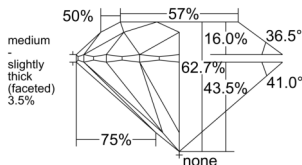

GIA®

FACSIMILE

GIA REPORT 2235625409

Verify this report at GIA.edu

GIA NATURAL DIAMOND DOSSIER®

July 03, 2025
GIA Report Number 2235625409
Shape and Cutting Style ..... Round Brilliant
Measurements ..... 5.55 - 5.58 x 3.49 mm

GRADING RESULTS

Carat Weight ..... 0.67 carat
Color Grade ..... F
Clarity Grade VVS1
Cut Grade ..... Excellent

ADDITIONAL GRADING INFORMATION

Polish ..... Excellent
Symmetry ..... Excellent
Fluorescence ..... Faint
Clarity Characteristics ..... Pinpoint
Inscription(s): GIA 2235625409

PROPORTIONS

GRADING SCALES

GIA COLOR SCALE

COLORLESS	D
	E
	F
	G
	H
	I
	J
NEAR COLORLESS	K
	L
	M
	N
	O
	P
	Q
	R
	S
	T
	U
	V
	W
	X
	Y
LIGHT	Z

GIA CLARITY SCALE

FLAWLESS	INTERNAL FLAWLESS	
		FLAWLESS
VERY VERY SLIGHTLY INCLUDED	VVS₁	
	VVS₂	
VERY SLIGHTLY INCLUDED	VS₁	
	VS₂	
SLIGHTLY INCLUDED	SI₁	
	SI₂	
INCLUDED	I₁	
	I₂	
	I₃	

GIA CUT SCALE

EXCELLENT
VERY GOOD
GOOD
FAIR
POOR