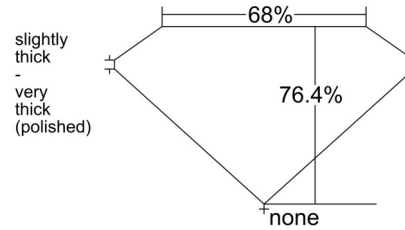

GIA NATURAL DIAMOND GRADING REPORT

August 01, 2025
 GIA Report Number 2235646816
 Shape and Cutting Style Square Modified Brilliant
 Measurements 6.33 x 6.23 x 4.76 mm

GRADING RESULTS

Carat Weight 1.70 carat
 Color Grade K
 Clarity Grade VVS2

ADDITIONAL GRADING INFORMATION

Polish Excellent
 Symmetry Very Good
 Fluorescence None
 Inscription(s): GIA 2235646816

PROPORTIONS

Profile not to actual proportions

CLARITY CHARACTERISTICS

KEY TO SYMBOLS*

- Feather
- Chip
- Pinpoint

* Red symbols denote internal characteristics (inclusions). Green or black symbols denote external characteristics (blemishes). Diagram is an approximate representation of the diamond, and symbols shown indicate type, position, and approximate size of clarity characteristics. All clarity characteristics may not be shown. Details of finish are not shown.