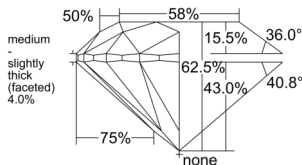

GIA®

FACSIMILE

GIA REPORT 2235675271

Verify this report at GIA.edu

GIA NATURAL DIAMOND DOSSIER®

September 11, 2025
GIA Report Number 2235675271
Shape and Cutting Style ..... Round Brilliant
Measurements ..... 6.01 - 6.06 x 3.77 mm

GRADING RESULTS

Carat Weight ..... 0.86 carat
Color Grade ..... D
Clarity Grade VS1
Cut Grade ..... Excellent

ADDITIONAL GRADING INFORMATION

Polish ..... Excellent
Symmetry ..... Excellent
Fluorescence ..... Strong Blue
Clarity Characteristics ..... Needle, Pinpoint
Inscription(s): GIA 2235675271

PROPORTIONS

Profile to actual proportions

GRADING SCALES

GIA COLOR SCALE	GIA CLARITY SCALE	GIA CUT SCALE
COLOURLESS	FLAWLESS	EXCELLENT
D	INTERNALLY FLAWLESS	
E	VVS₁	VERY GOOD
F		
G	VS₁	GOOD
H		
I	SI₁	FAIR
J		
K	I₁	POOR
L		
M	I₂	
N		
O	I₃	
P		
Q		
R		
S		
T		
U		
V		
W		
X		
Y		
Z