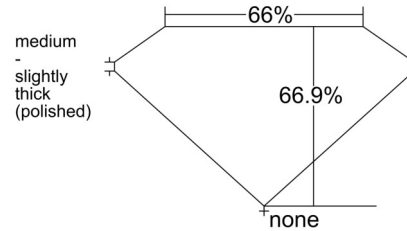

GIA NATURAL DIAMOND GRADING REPORT

August 28, 2025
 GIA Report Number 2235691414
 Shape and Cutting Style Emerald Cut
 Measurements 8.85 x 6.00 x 4.01 mm

GRADING RESULTS

Carat Weight 2.02 carat
 Color Grade G
 Clarity Grade VS2

Profile not to actual proportions

CLARITY CHARACTERISTICS

KEY TO SYMBOLS*

- Cloud
- Crystal
- Feather

* Red symbols denote internal characteristics (inclusions). Green or black symbols denote external characteristics (blemishes). Diagram is an approximate representation of the diamond, and symbols shown indicate type, position, and approximate size of clarity characteristics. All clarity characteristics may not be shown. Details of finish are not shown.