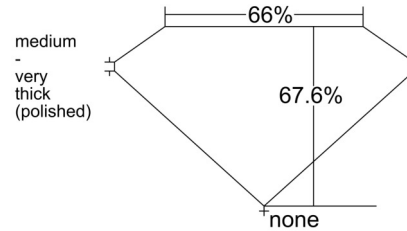

GIA NATURAL DIAMOND GRADING REPORT

August 30, 2025  
 GIA Report Number ..... 2235692021  
 Shape and Cutting Style ..... Cut-Cornered Rectangular  
 Modified Brilliant  
 Measurements ..... 7.80 x 5.83 x 3.94 mm

GRADING RESULTS

Carat Weight ..... 1.51 carat  
 Color Grade ..... G  
 Clarity Grade ..... SI1

ADDITIONAL GRADING INFORMATION

Polish ..... Excellent  
 Symmetry ..... Excellent  
 Fluorescence ..... None  
 Inscription(s): GIA 2235692021

**Comments:** Additional clouds are not shown. Pinpoints are not shown.

PROPORTIONS

Profile not to actual proportions

CLARITY CHARACTERISTICS

KEY TO SYMBOLS\*

-  Feather
-  Crystal
-  Cloud
-  Indented Natural
-  Needle

\* Red symbols denote internal characteristics (inclusions). Green or black symbols denote external characteristics (blemishes). Diagram is an approximate representation of the diamond, and symbols shown indicate type, position, and approximate size of clarity characteristics. All clarity characteristics may not be shown. Details of finish are not shown.