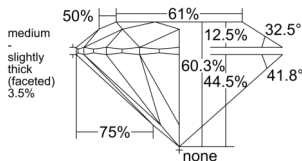

GIA®

FACSIMILE

GIA REPORT 2235706151

Verify this report at GIA.edu

GIA NATURAL DIAMOND DOSSIER®

September 11, 2025
GIA Report Number 2235706151
Shape and Cutting Style ..... Round Brilliant
Measurements ..... 4.69 - 4.71 x 2.83 mm

GRADING RESULTS

Carat Weight ..... 0.38 carat
Color Grade I
Clarity Grade SI2
Cut Grade ..... Excellent

ADDITIONAL GRADING INFORMATION

Polish ..... Excellent
Symmetry ..... Excellent
Fluorescence ..... Faint
Clarity Characteristics ..... Crystal
Inscription(s): GIA 2235706151

PROPORTIONS

Profile to actual proportions

GRADING SCALES

GIA COLOR SCALE

COLORLESS	D
	E
	F
	G
	H
	I
	J
NEAR COLORLESS	K
	L
FAIN	M
	N
	O
	P
VERY LIGHT	Q
	R
	S
	T
	U
	V
	W
	X
	Y
LIGHT	Z

GIA CLARITY SCALE

	FLAWLESS
	INTERNALLY FLAWLESS
VERY VERY SLIGHTLY INCLUDED	VVS₁
	VVS₂
VERY SLIGHTLY INCLUDED	VS₁
	VS₂
SLIGHTLY INCLUDED	SI₁
	SI₂
	I₁
	I₂
INCLUDED	I₃

GIA CUT SCALE

	EXCELLENT
	VERY GOOD
	GOOD
	FAIR
	POOR