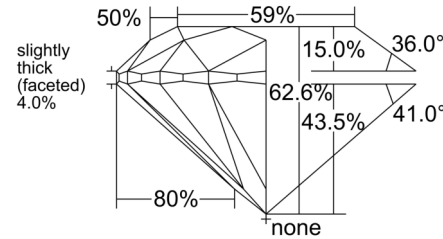

GIA NATURAL DIAMOND GRADING REPORT

September 26, 2025

GIA Report Number 2235728774

Shape and Cutting Style Round Brilliant

Measurements 6.90 - 6.94 x 4.33 mm

GRADING RESULTS

Carat Weight 1.30 carat

Color Grade E

PROPORTIONS

Profile to actual proportions

CLARITY CHARACTERISTICS

KEY TO SYMBOLS*

- Cloud
- Pinpoint

* Red symbols denote internal characteristics (inclusions). Green or black symbols denote external characteristics (blemishes). Diagram is an approximate representation of the diamond, and symbols shown indicate type, position, and approximate size of clarity characteristics. All clarity characteristics may not be shown. Details of finish are not shown.