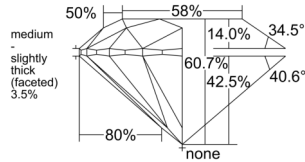

GIA®

FACSIMILE

GIA REPORT 2235737391

Verify this report at GIA.edu

GIA NATURAL DIAMOND DOSSIER®

October 06, 2025
GIA Report Number 2235737391
Shape and Cutting Style ..... Round Brilliant
Measurements ..... 5.21 - 5.24 x 3.17 mm

GRADING RESULTS

Carat Weight ..... 0.53 carat
Color Grade ..... F
Clarity Grade VS2
Cut Grade ..... Excellent

ADDITIONAL GRADING INFORMATION

Polish ..... Excellent
Symmetry ..... Excellent
Fluorescence ..... None
Clarity Characteristics ..... Crystal, Feather
Inscription(s): GIA 2235737391

PROPORTIONS

Profile to actual proportions

GRADING SCALES

GIA COLOR SCALE

COLORESS	D
	E
	F
	G
	H
	I
	J
NEAR COLORESS	K
	L
FANIT	M
	N
	O
	P
	Q
	R
	S
	T
	U
	V
	W
	X
	Y
LIGHT	Z

GIA CLARITY SCALE

VERY VERY SLIGHTLY INCLUDED	FLAWLESS
	INTERNALLY FLAWLESS
VERY SLIGHTLY INCLUDED	VVS₁
	VVS₂
SLIGHTLY INCLUDED	VS₁
	VS₂
INCLUDED	SI₁
	SI₂
	I₁
	I₂
	I₃

GIA CUT SCALE

EXCELLENT
VERY GOOD
GOOD
FAIR
POOR