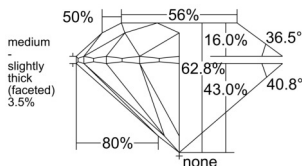

GIA®

FACSIMILE

GIA REPORT 2235774303

Verify this report at GIA.edu

GIA NATURAL DIAMOND DOSSIER®

November 01, 2025
GIA Report Number 2235774303
Shape and Cutting Style ..... Round Brilliant
Measurements ..... 5.93 - 5.96 x 3.73 mm

GRADING RESULTS

Carat Weight ..... 0.81 carat
Color Grade ..... E
Clarity Grade VS1
Cut Grade ..... Excellent

ADDITIONAL GRADING INFORMATION

Polish ..... Excellent
Symmetry ..... Excellent
Fluorescence ..... Faint
Clarity Characteristics..... Cloud, Feather, Needle
Inscription(s): GIA 2235774303

PROPORTIONS

GRADING SCALES

GIA COLOR SCALE

COLORESS	D
	E
	F
	G
	H
	I
	J
NEAR COLORESS	K
	L
FAIN	M
	N
	O
	P
VERY LIGHT	Q
	R
	S
	T
	U
	V
	W
	X
	Y
LIGHT	Z

GIA CLARITY SCALE

FLAWLESS	VERY VERY SLIGHTLY INCLUDED	VS₁	VS₂	SI₁	SI₂	I₁	I₂	I₃	
									FLAWLESS
INTERNALLY FLAWLESS	VERY SLIGHTLY INCLUDED								

GIA CUT SCALE

EXCELLENT
VERY GOOD
GOOD
FAIR
POOR