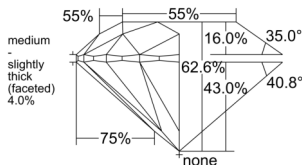

GIA®

FACSIMILE

GIA REPORT 2235788597

Verify this report at GIA.edu

GIA NATURAL DIAMOND DOSSIER®

November 18, 2025
GIA Report Number 2235788597
Shape and Cutting Style ..... Round Brilliant
Measurements ..... 5.06 - 5.07 x 3.17 mm

GRADING RESULTS

Carat Weight ..... 0.50 carat
Color Grade ..... F
Clarity Grade VS1
Cut Grade ..... Excellent

ADDITIONAL GRADING INFORMATION

Polish ..... Excellent
Symmetry ..... Excellent
Fluorescence ..... Faint
Clarity Characteristics..... Crystal, Needle, Pinpoint
Inscription(s): GIA 2235788597

PROPORTIONS

Profile to actual proportions