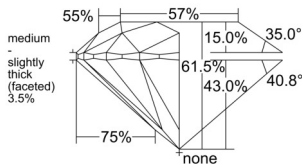

GIA®

FACSIMILE

GIA REPORT 2235789489

Verify this report at GIA.edu

GIA NATURAL DIAMOND DOSSIER®

November 18, 2025
GIA Report Number 2235789489
Shape and Cutting Style ..... Round Brilliant
Measurements ..... 5.08 - 5.11 x 3.14 mm

GRADING RESULTS

Carat Weight ..... 0.50 carat
Color Grade ..... G
Clarity Grade VVS2
Cut Grade ..... Excellent

ADDITIONAL GRADING INFORMATION

Polish ..... Excellent
Symmetry ..... Excellent
Fluorescence ..... Faint
Clarity Characteristics ..... Pinpoint
Inscription(s): GIA 2235789489

PROPORTIONS

Profile to actual proportions

GRADING SCALES

GIA COLOR SCALE

COLORLESS	D
	E
	F
	G
	H
	I
	J
NEAR COLORLESS	K
	L
FAIN	M
	N
	O
	P
VERY LIGHT	Q
	R
	S
	T
	U
	V
	W
	X
	Y
LIGHT	Z

GIA CLARITY SCALE

	FLAWLESS
	INTERNALLY FLAWLESS
VERY VERY SLIGHTLY INCLUDED	VVS₁
	VVS₂
VERY SLIGHTLY INCLUDED	VS₁
	VS₂
SLIGHTLY INCLUDED	SI₁
	SI₂
	I₁
	I₂
INCLUDED	I₃

GIA CUT SCALE

	EXCELLENT
	VERY GOOD
	GOOD
	FAIR
	POOR