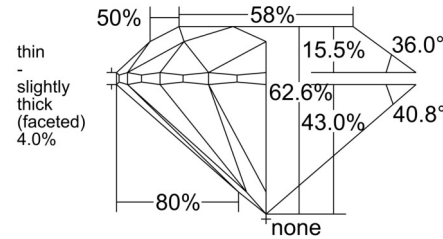

#### GRADING RESULTS

Carat Weight ..... 1.50 carat

Color Grade ..... E

Clarity Grade ..... SI1

Cut Grade ..... Excellent

#### PROPORTIONS

Profile to actual proportions

#### CLARITY CHARACTERISTICS