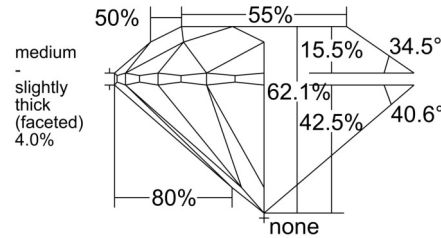

GIA NATURAL DIAMOND GRADING REPORT

December 23, 2025
 GIA Report Number 2235823708
 Shape and Cutting Style Round Brilliant
 Measurements 6.77 - 6.79 x 4.21 mm

GRADING RESULTS

Carat Weight 1.20 carat
 Color Grade I
 Clarity Grade VS2
 Cut Grade Excellent

ADDITIONAL GRADING INFORMATION

Polish Excellent
 Symmetry Excellent
 Fluorescence Medium Blue
 Inscription(s): GIA 2235823708

PROPORTIONS

Profile to actual proportions

CLARITY CHARACTERISTICS

KEY TO SYMBOLS*

- Crystal
- ~ Feather
- ⊙ Cloud
- ∖ Needle

* Red symbols denote internal characteristics (inclusions). Green or black symbols denote external characteristics (blemishes). Diagram is an approximate representation of the diamond, and symbols shown indicate type, position, and approximate size of clarity characteristics. All clarity characteristics may not be shown. Details of finish are not shown.