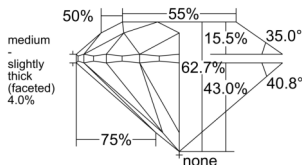

GIA®

FACSIMILE

GIA REPORT 2235824723

Verify this report at gia.edu

GIA NATURAL DIAMOND DOSSIER®

January 05, 2026
GIA Report Number 2235824723
Shape and Cutting Style ..... Round Brilliant
Measurements ..... 4.71 - 4.75 x 2.97 mm

GRADING RESULTS

Carat Weight ..... 0.41 carat
Color Grade I
Clarity Grade S11
Cut Grade ..... Excellent

ADDITIONAL GRADING INFORMATION

Polish ..... Excellent
Symmetry ..... Excellent
Fluorescence ..... None
Clarity Characteristics ..... Cloud
Inscription(s): GIA 2235824723

PROPORTIONS

Profile to actual proportions

GRADING SCALES

GIA COLOR SCALE

COLORLESS	D
	E
	F
	G
	H
	I
	J
NEAR COLORLESS	K
	L
FAIN	M
	N
	O
	P
VERY LIGHT	Q
	R
	S
	T
	U
	V
LIGHT	W
	X
	Y
	Z

GIA CLARITY SCALE

FLAWLESS	VERY VERY SLIGHTLY INCLUDED	VVS₁	VVS₂	VS₁	VS₂	S1₁	S1₂	I₁	I₂	I₃	
											INTERNALLY FLAWLESS

GIA CUT SCALE

EXCELLENT
VERY GOOD
GOOD
FAIR
POOR