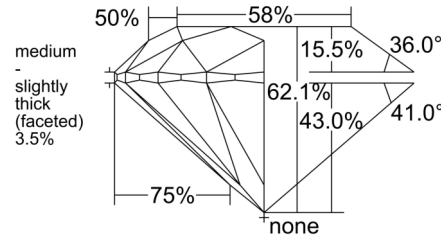

### GRADING RESULTS

Carat Weight ..... 1.21 carat

Color Grade ..... K

Clarity Grade ..... SI1

Cut Grade ..... Excellent

### PROPORTIONS

Profile to actual proportions