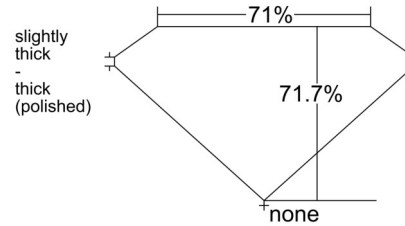

PROPORTIONS

Profile not to actual proportions