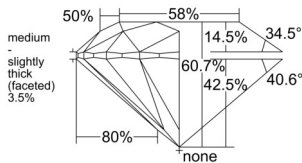

GIA®

FACSIMILE

GIA REPORT 2235859377

Verify this report at GIA.edu

GIA NATURAL DIAMOND DOSSIER®

January 31, 2026
GIA Report Number 2235859377
Shape and Cutting Style ..... Round Brilliant
Measurements ..... 5.38 - 5.41 x 3.28 mm

GRADING RESULTS

Carat Weight ..... 0.59 carat
Color Grade ..... E
Clarity Grade VVS1
Cut Grade ..... Excellent

ADDITIONAL GRADING INFORMATION

Polish ..... Excellent
Symmetry ..... Excellent
Fluorescence ..... Faint
Clarity Characteristics ..... Pinpoint, Cloud
Inscription(s): GIA 2235859377

PROPORTIONS

Profile to actual proportions

GRADING SCALES

GIA COLOR SCALE

COLORLESS	D
	E
	F
	G
	H
	I
	J
NEAR COLORLESS	K
	L
FAIN	M
	N
	O
	P
	Q
VERY LIGHT	R
	S
	T
	U
	V
	W
	X
	Y
LIGHT	Z

GIA CLARITY SCALE

FLAWLESS	INTERNAL FLAWLESS	
		FLAWLESS
VERY VERY SLIGHTLY INCLUDED	VVS₁	
	VVS₂	
VERY SLIGHTLY INCLUDED	VS₁	
	VS₂	
SLIGHTLY INCLUDED	SI₁	
	SI₂	
INCLUDED	I₁	
	I₂	
	I₃	

GIA CUT SCALE

EXCELLENT
VERY GOOD
GOOD
FAIR
POOR