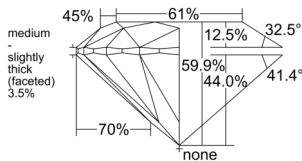

GIA®

FACSIMILE

GIA REPORT 2235860268

Verify this report at GIA.edu

GIA NATURAL DIAMOND DOSSIER®

January 29, 2026
GIA Report Number 2235860268
Shape and Cutting Style ..... Round Brilliant
Measurements ..... 5.44 - 5.48 x 3.27 mm

GRADING RESULTS

Carat Weight ..... 0.60 carat
Color Grade ..... E
Clarity Grade VVS1
Cut Grade ..... Excellent

ADDITIONAL GRADING INFORMATION

Polish ..... Excellent
Symmetry ..... Excellent
Fluorescence ..... Medium Blue
Clarity Characteristics ..... Pinpoint
Inscription(s): GIA 2235860268

PROPORTIONS

Profile to actual proportions

GRADING SCALES

GIA COLOR SCALE	GIA CLARITY SCALE	GIA CUT SCALE	
D	FLAWLESS	EXCELLENT	
E	INTERNALLY FLAWLESS		
F		VVS₁	VERY GOOD
G	VVS₂		
H	VS₁	GOOD	
I	VS₂		
J	SI₁	FAIR	
K	SI₂		
L	I₁	POOR	
M			
N			
O	I₂		
P			
Q			
R	I₃		
S			
T			
U			
V			
W			
X			
Y			
Z