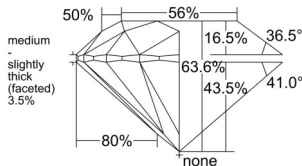

GIA®

FACSIMILE

GIA REPORT 2235871687

Verify this report at GIA.edu

GIA NATURAL DIAMOND DOSSIER®

February 12, 2026
GIA Report Number 2235871687
Shape and Cutting Style ..... Round Brilliant
Measurements ..... 4.98 - 5.05 x 3.19 mm

GRADING RESULTS

Carat Weight ..... 0.50 carat
Color Grade ..... D
Clarity Grade VS1
Cut Grade ..... Excellent

ADDITIONAL GRADING INFORMATION

Polish ..... Excellent
Symmetry ..... Very Good
Fluorescence ..... None
Clarity Characteristics..... Crystal, Pinpoint, Indented Natural
Inscription(s): GIA 2235871687

PROPORTIONS

GRADING SCALES

GIA COLOR SCALE	GIA CLARITY SCALE	GIA CUT SCALE
D	FLAWLESS	EXCELLENT
E	FLAWLESS	
F	INTERNALLY FLAWLESS	VERY GOOD
G	FLAWLESS	
H	VVS₁	GOOD
I	VVS₂	
J	VS₁	FAIR
K	VS₂	
L	SI₁	POOR
M	SI₂	
N	I₁	
O	I₂	
P	I₃	
Q		
R		
S		
T		
U		
V		
W		
X		
Y		
Z