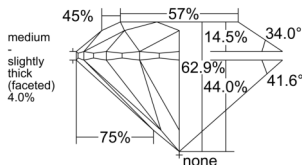

GIA®

FACSIMILE

GIA REPORT 2235871778

Verify this report at GIA.edu

GIA NATURAL DIAMOND DOSSIER®

February 12, 2026
GIA Report Number 2235871778
Shape and Cutting Style ..... Round Brilliant
Measurements ..... 4.29 - 4.32 x 2.71 mm

GRADING RESULTS

Carat Weight ..... 0.31 carat
Color Grade ..... D
Clarity Grade VS2
Cut Grade ..... Excellent

ADDITIONAL GRADING INFORMATION

Polish ..... Excellent
Symmetry ..... Excellent
Fluorescence ..... Medium Blue
Clarity Characteristics ..... Crystal
Inscription(s): GIA 2235871778

PROPORTIONS

Profile to actual proportions

GRADING SCALES

GIA COLOR SCALE

COLOURESS	D
	E
	F
	G
	H
	I
	J
NEAR COLOURESS	K
	L
FAIN	M
	N
	O
	P
VERY LIGHT	Q
	R
	S
	T
	U
	V
	W
	X
	Y
LIGHT	Z

GIA CLARITY SCALE

FLAWLESS	VERY VERY SLIGHTLY INCLUDED	VS₁	VS₂	VS₁	VS₂	SI₁	SI₂	I₁	I₂	I₃	
											FLAWLESS
INTERNALLY FLAWLESS	VERY SLIGHTLY INCLUDED										

GIA CUT SCALE

EXCELLENT
VERY GOOD
GOOD
FAIR
POOR