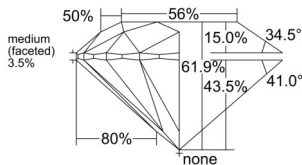

GIA®

FACSIMILE

GIA REPORT 2235873999

Verify this report at GIA.edu

GIA NATURAL DIAMOND DOSSIER®

February 10, 2026
GIA Report Number 2235873999
Shape and Cutting Style ..... Round Brilliant
Measurements ..... 5.70 - 5.73 x 3.54 mm

GRADING RESULTS

Carat Weight ..... 0.70 carat
Color Grade ..... H
Clarity Grade VS1
Cut Grade ..... Excellent

ADDITIONAL GRADING INFORMATION

Polish ..... Excellent
Symmetry ..... Excellent
Fluorescence ..... None
Clarity Characteristics ..... Crystal, Cloud, Pinpoint
Inscription(s): GIA 2235873999

PROPORTIONS

Profile to actual proportions