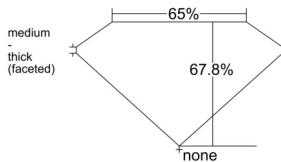

GIA®

FACSIMILE

GIA REPORT 2235876533

Verify this report at GIA.edu

GIA NATURAL DIAMOND DOSSIER®

February 11, 2026
GIA Report Number 2235876533
Shape and Cutting Style ..... Cushion Modified Brilliant
Measurements ..... 4.54 x 4.34 x 2.94 mm

GRADING RESULTS

Carat Weight ..... 0.50 carat
Color Grade ..... F
Clarity Grade S11

ADDITIONAL GRADING INFORMATION

Polish ..... Excellent
Symmetry ..... Very Good
Fluorescence ..... None
Clarity Characteristics ..... Crystal, Cloud
Inscription(s): GIA 2235876533

PROPORTIONS

Profile not to actual proportions

GRADING SCALES

GIA COLOR SCALE		GIA CLARITY SCALE			
COLORLESS	D	VERY VERY SLIGHTLY INCLUDED	FLAWLESS		
	E		INTERNALLY FLAWLESS		
	F	VERY SLIGHTLY INCLUDED	VVS₁		
	G		VVS₂		
	H		VS₁		
	NEAR COLORLESS	I	SLIGHTLY INCLUDED	VS₂	
		J		S1₁	
		FAINT	K	INCLUDED	S1₂
			L		I₁
			M		I₂
VERT LIGHT	N	INCLUDED	I₃		
	O				
	P				
	Q				
	R				
	S				
	T				
LIGHT	U				
	V				
	W				
	X				
Y					
Z