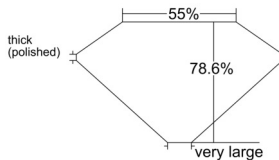

GIA®

FACSIMILE

GIA REPORT 2235907201

Verify this report at GIA.edu

GIA NATURAL DIAMOND DOSSIER®

March 24, 2026
GIA Report Number 2235907201
Shape and Cutting Style ..... **Rectangular Modified Brilliant**
Measurements ..... 5.92 x 4.86 x 3.82 mm

GRADING RESULTS

Carat Weight ..... 0.87 carat
Color Grade ..... K
Clarity Grade VS1

ADDITIONAL GRADING INFORMATION

Polish ..... Good
Symmetry ..... Poor
Fluorescence ..... None
Clarity Characteristics ..... Cloud, Needle, Pinpoint
Inscription(s): GIA 2235907201

PROPORTIONS

Profile not to actual proportions

GRADING SCALES

GIA COLOR SCALE		GIA CLARITY SCALE			
COLORLESS	D	VERY VERY SLIGHTLY INCLUDED	FLAWLESS		
	E		INTERNALLY FLAWLESS		
	F	VERY SLIGHTLY INCLUDED	VVS₁		
	G		VVS₂		
	H		VS₁		
	NEAR COLORLESS	I	SLIGHTLY INCLUDED	VS₂	
		J		SI₁	
		FAINT	K	INCLUDED	SI₂
			L		I₁
			M		I₂
VERT LIGHT	N	LIGHT	I₃		
	O				
	P				
	Q				
	R