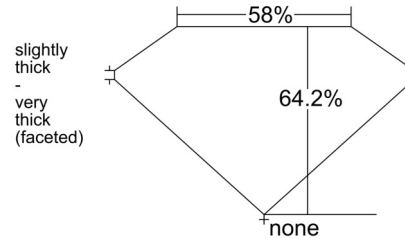

GIA NATURAL DIAMOND GRADING REPORT

April 06, 2026
 GIA Report Number 2235918682
 Shape and Cutting Style Oval Brilliant
 Measurements 9.22 x 6.78 x 4.35 mm

GRADING RESULTS

Carat Weight 1.80 carat
 Color Grade I
 Clarity Grade VS1

PROPORTIONS

Profile not to actual proportions

CLARITY CHARACTERISTICS

KEY TO SYMBOLS*

- Feather
- Cloud

* Red symbols denote internal characteristics (inclusions). Green or black symbols denote external characteristics (blemishes). Diagram is an approximate representation of the diamond, and symbols shown indicate type, position, and approximate size of clarity characteristics. All clarity characteristics may not be shown. Details of finish are not shown.