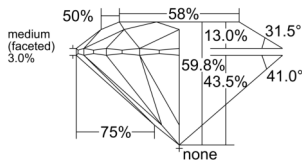

GIA®

FACSIMILE

GIA REPORT 2235928553

Verify this report at GIA.edu

GIA NATURAL DIAMOND DOSSIER®

April 16, 2026
GIA Report Number 2235928553
Shape and Cutting Style ..... Round Brilliant
Measurements ..... 5.36 - 5.40 x 3.21 mm

GRADING RESULTS

Carat Weight ..... 0.56 carat
Color Grade ..... D
Clarity Grade ..... Flawless
Cut Grade ..... Excellent

ADDITIONAL GRADING INFORMATION

Polish ..... Excellent
Symmetry ..... Excellent
Fluorescence ..... None
Clarity Characteristics ..... None
Inscription(s): GIA 2235928553

PROPORTIONS

Profile to actual proportions

GRADING SCALES

GIA COLOR SCALE	GIA CLARITY SCALE	GIA CUT SCALE	
D	FLAWLESS	EXCELLENT	
E	INTERNALLY FLAWLESS		
F		VVS₁	VERY GOOD
G	VVS₂		
H	VS₁	GOOD	
I	VS₂		
J	SI₁	FAIR	
K	SI₂		
L	I₁	POOR	
M			
N			
O	I₂		
P			
Q			
R	I₃		
S			
T			
U			
V			
W			
X			
Y			
Z